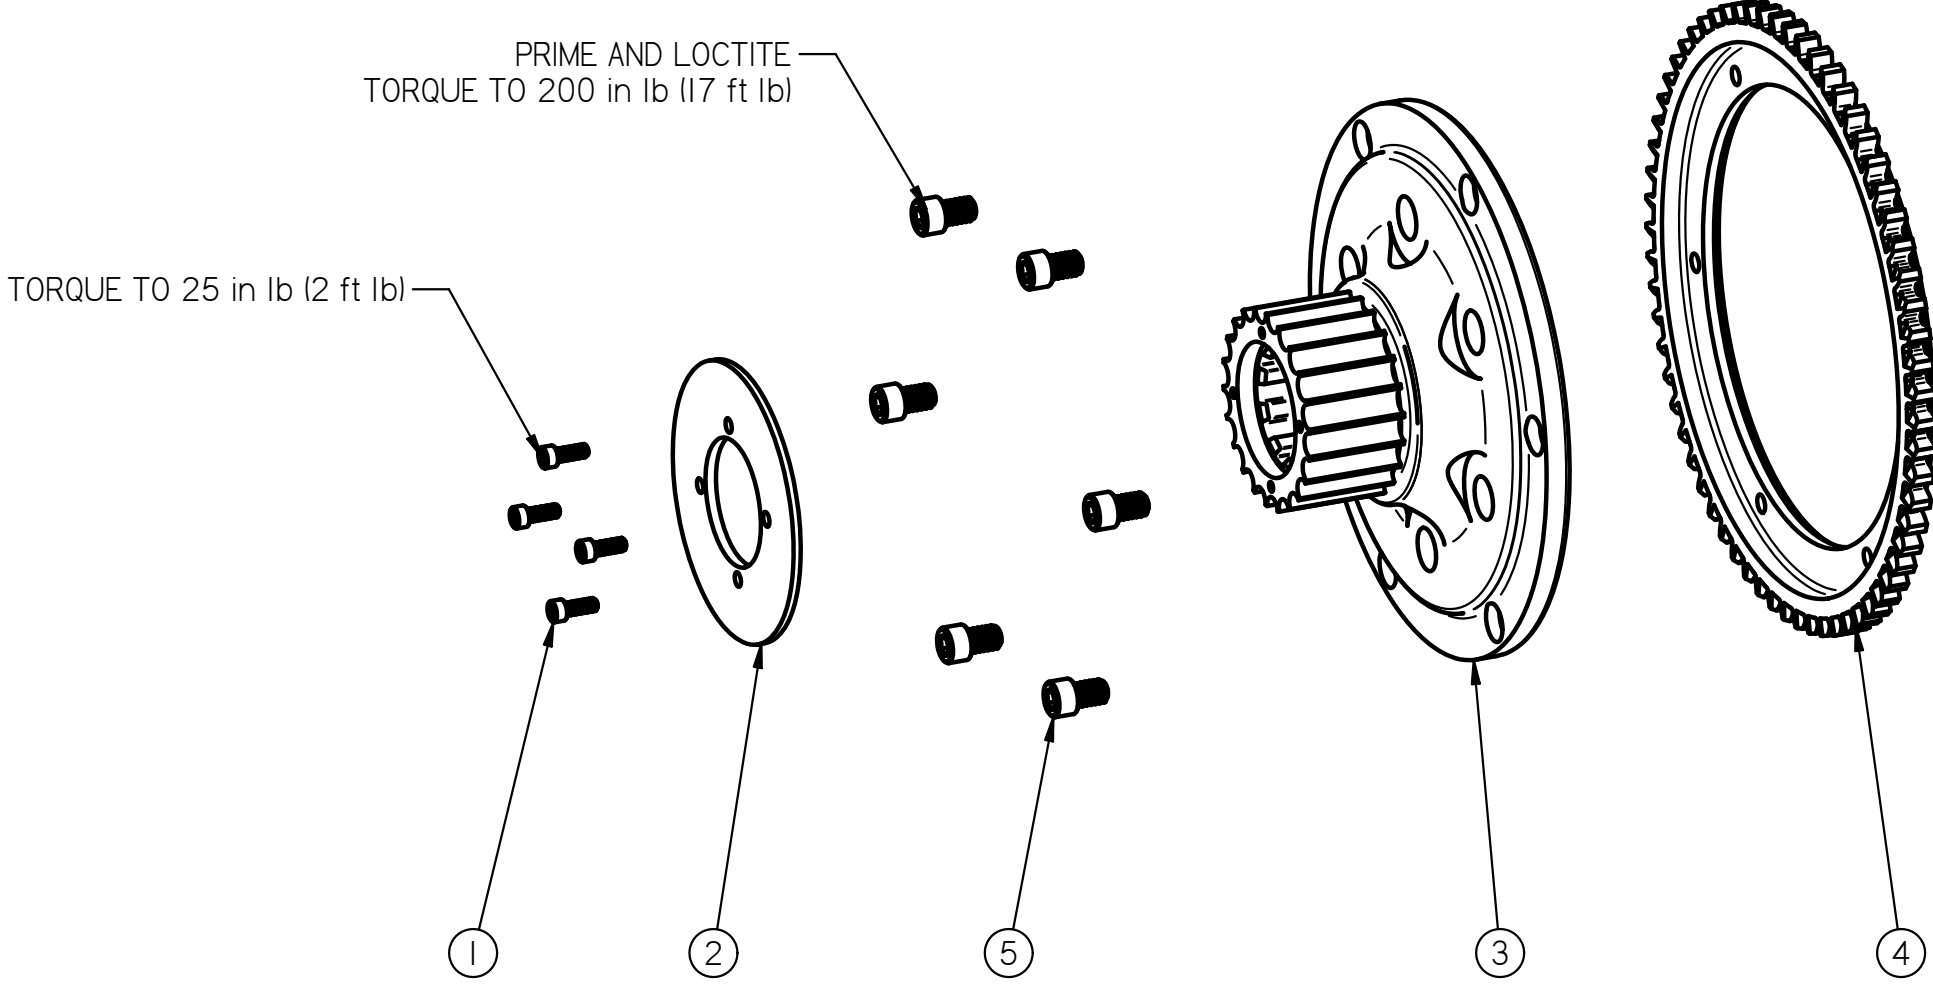

ALUMINUM FLYWHEEL ASSEMBLY

TECH SUPPORT: (989) 686 8920

www.brinninc.com

DETAIL	PART No.	DESCRIPTION	QNTY
1	79063	6-32 x 3/8" SHCS	4
2	79064	BELT RETAINER	1
3	79080, 79086	CHEVROLET, FORD, ALUMINUM FLYWHEEL	1
4	79081	RING GEAR	1
5	79083	1/4-20 x 3/8" SHCS	6