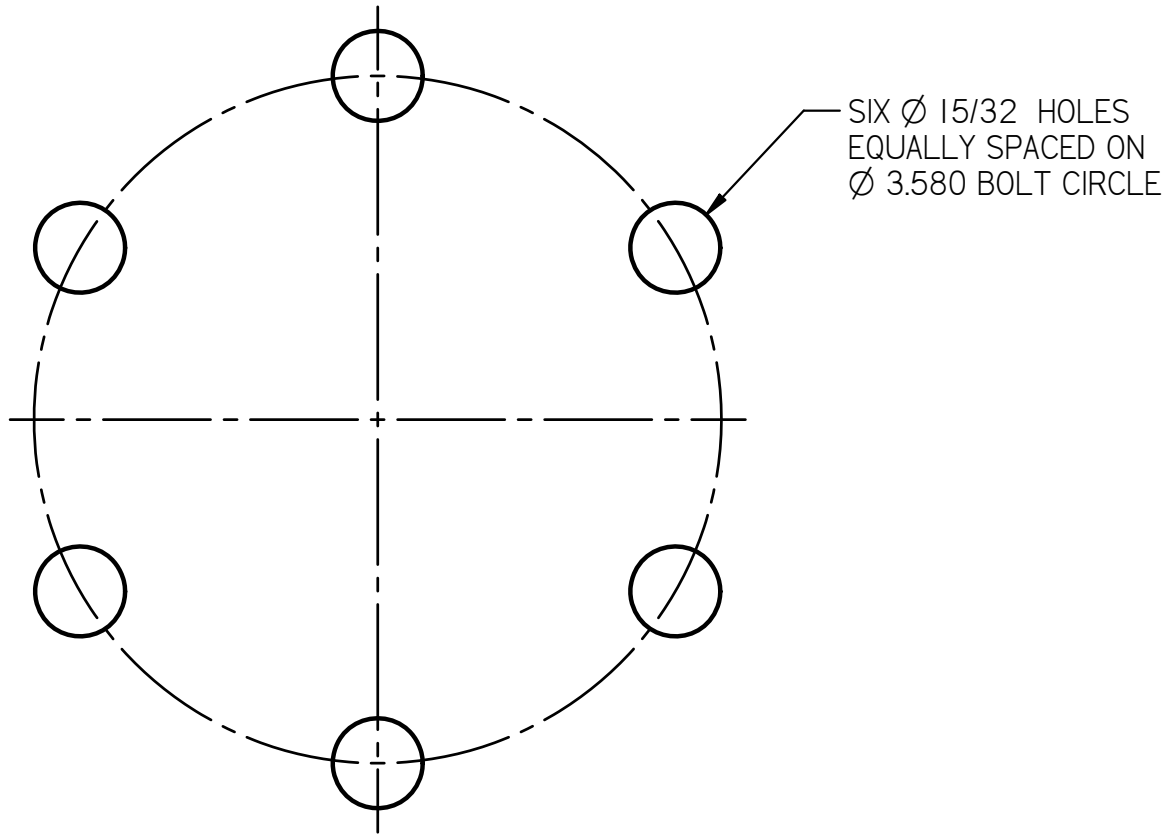

REVISION HISTORY

REV	DESCRIPTION	DATE	BY

USE AS A PATTERN TO DETERMINE WHICH FLYWHEEL
OR DRIVE FLANGE IS NEEDED FOR YOUR ENGINE

	NAME	DATE	 1615 Tech Drive Bay City MI 48706
DRAWN			
CHECKED			
UNLESS OTHERWISE SPECIFIED DIMENSIONS ARE IN INCHES			TITLE CHEVROLET TWO PIECE CRANKSHAFT SEAL FLYWHEEL & DRIVE FLANGE DIMENSIONS APPLIES TO: 73018, 73032, 79070, 79080, 79084
			SCALE: FULL SHEET 1 OF 1